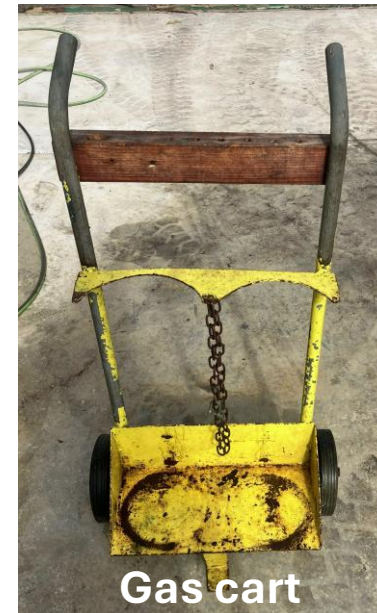

Gear pumps x4

HIKURANGI
MACHINERY CLEARANCE
AUCTION

Pulleys for vee belts

Oil tanks bunded x2 + reels/air pumps

Commercial chain roller door – damaged base

Boat duck boards

HIKURANGI
MACHINERY CLEARANCE
AUCTION

5 teat cafeterias x2 + box teats

Small machinery tyres x4

Stump grinder - new

Domestic trailer parts

HIKURANGI
MACHINERY CLEARANCE
AUCTION

Drum pumps x3

Gas cart

Torque multiplier hydraulic part

Buckton Hoyle 6t fertilizer spreader wide belt

HIKURANGI
MACHINERY CLEARANCE
AUCTION

5 side disks 3pt linkage – some rust

CAT traxivator 4 in 1 bucket

Alcathene towable spinning Jenny

Half concrete pipes – assorted sizes