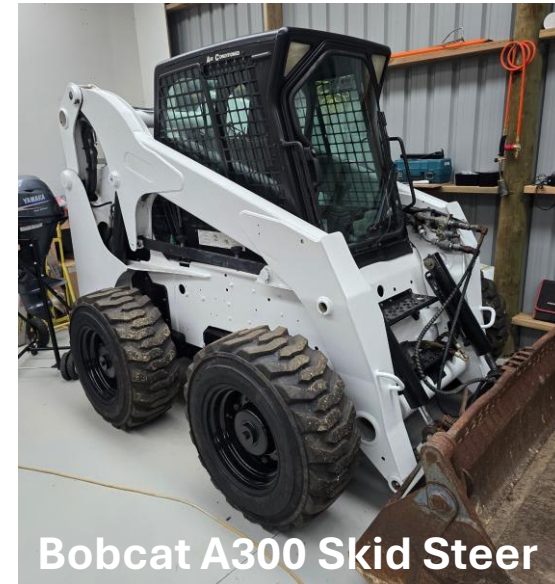

Bramley power hacksaw

Sykes & Pic sheet metal folders

Mitsubishi Fuso Flat Deck

HIKURANGI
MACHINERY CLEARANCE
AUCTION

Berti Eco Forest Mulcher

Bobcat A300 Skid Steer

Tandem transport trailer – as new

KT20 digger with attachments